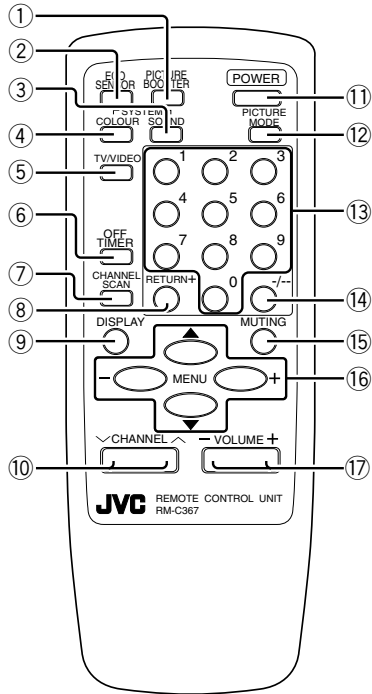

Locations

Locations of remote control buttons

- | | | |
|---|--|-----------|
| ① | PICTURE BOOSTER button | p.16 |
| ② | ECO SENSOR button | p.17 |
| ③ | SOUND SYSTEM button | p.15 |
| ④ | COLOUR SYSTEM button | p.15 |
| ⑤ | TV/VIDEO button | p.14 |
| ⑥ | OFF TIMER button | p.17 |
| ⑦ | CHANNEL SCAN button | p.18 |
| ⑧ | RETURN + button | p.18 |
| ⑨ | DISPLAY button | p.17 |
| ⑩ | CHANNEL ∇/\wedge buttons | p.12 |
| ⑪ | POWER button | p.6,12,13 |
| ⑫ | PICTURE MODE button | p.15 |
| ⑬ | Number buttons | p.12 |
| ⑭ | $-/--$ button | p.12 |
| ⑮ | MUTING button | p.16 |
| ⑯ | MENU buttons | |
| | • MENU $\blacktriangle/\blacktriangledown$ buttons | |
| | • MENU $-/+$ buttons | |
| ⑰ | VOLUME $-/+$ buttons | p.13 |

Locations

Locations of front panel buttons and lamps

- | | | |
|---|---------------------------------|--------|
| ① | MENU buttons | p.22 |
| | • MENU button | |
| | • MENU $-/+$ buttons | |
| ② | CHANNEL ∇/\wedge buttons | p.13 |
| ③ | VOLUME $-/+$ buttons | p.13 |
| ④ | ECO sensor | |
| ⑤ | Remote control sensor | |
| ⑥ | ON TIMER lamp | p.19 |
| ⑦ | POWER lamp | p.6,13 |
| ⑧ | Main power button | p.6,13 |