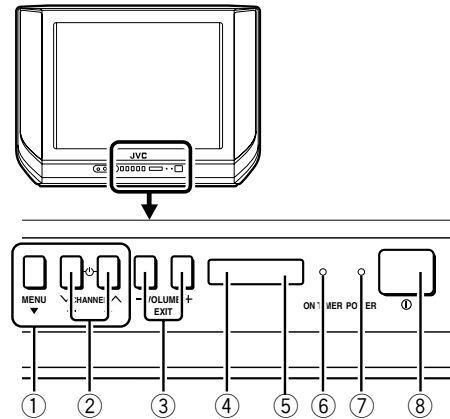

Locations

Locations of remote control buttons

- | | | |
|---|--|-----------|
| ① | PICTURE BOOSTER button | p.16 |
| ② | ECO SENSOR button | p.17 |
| ③ | SOUND SYSTEM button | p.15 |
| ④ | COLOUR SYSTEM button | p.15 |
| ⑤ | TV/VIDEO button | p.14 |
| ⑥ | OFF TIMER button | p.17 |
| ⑦ | CHANNEL SCAN button | p.18 |
| ⑧ | RETURN + button | p.18 |
| ⑨ | DISPLAY button | p.17 |
| ⑩ | CHANNEL ∇/\wedge buttons | p.12 |
| ⑪ | POWER button | p.6,12,13 |
| ⑫ | PICTURE MODE button | p.15 |
| ⑬ | Number buttons | p.12 |
| ⑭ | $-/--$ button | p.12 |
| ⑮ | MUTING button | p.16 |
| ⑯ | MENU buttons | |
| | • MENU $\blacktriangle/\blacktriangledown$ buttons | |
| | • MENU $-/+$ buttons | |
| ⑰ | VOLUME $-/+$ buttons | p.13 |

Locations

Locations of front panel buttons and lamps

- | | | |
|---|---------------------------------|--------|
| ① | MENU buttons | p.22 |
| | • MENU button | |
| | • MENU $-/+$ buttons | |
| ② | CHANNEL ∇/\wedge buttons | p.13 |
| ③ | VOLUME $-/+$ buttons | p.13 |
| ④ | ECO sensor | |
| ⑤ | Remote control sensor | |
| ⑥ | ON TIMER lamp | p.19 |
| ⑦ | POWER lamp | p.6,13 |
| ⑧ | Main power button | p.6,13 |